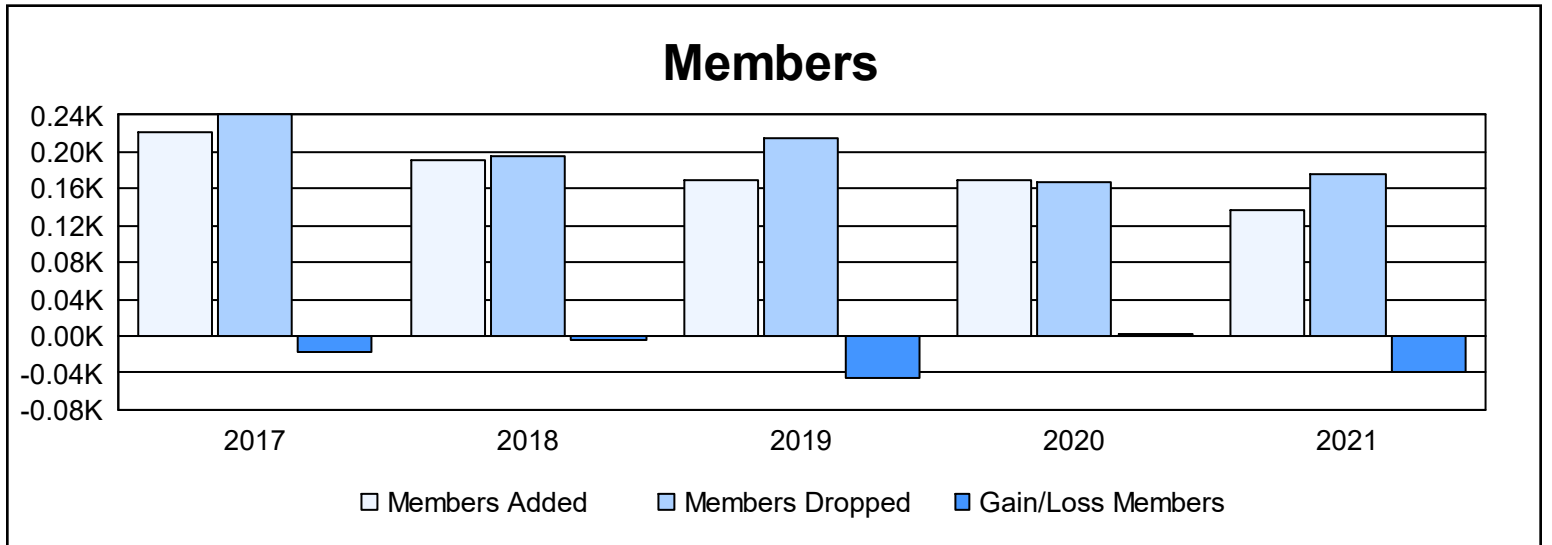

Year	New Clubs	Dropped Clubs	Gain/ Loss Clubs	New Members	Charter Members	Reinstate Members	Transfer Members	Total Member Added	Total Members Dropped	Gain/ Loss Members
2016-2017	2	4	-2	146	58	7	11	222	240	-18
2017-2018	1	0	1	144	32	8	7	191	196	-5
2018-2019	1	0	1	106	46	8	10	170	216	-46
2019-2020	1	0	1	118	31	5	16	170	168	2
2020-2021	1	2	-1	95	23	3	15	136	175	-39
<b>Average</b>	<b>1</b>	<b>1</b>	<b>0</b>	<b>122</b>	<b>38</b>	<b>6</b>	<b>12</b>	<b>178</b>	<b>199</b>	<b>-21</b>

### Membership Composition June 2021 Cumulative