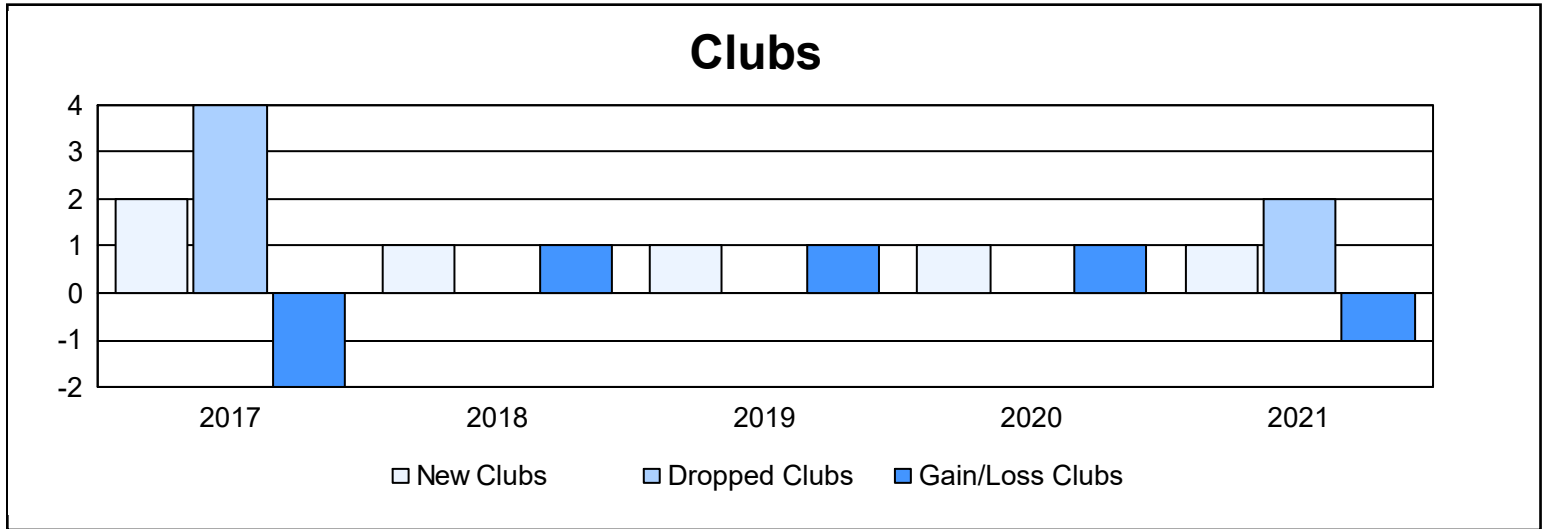

Year	New Clubs	Dropped Clubs	Gain/ Loss Clubs	New Members	Charter Members	Reinstate Members	Transfer Members	Total Member Added	Total Members Dropped	Gain/ Loss Members
2016-2017	2	4	-2	146	58	7	11	222	240	-18
2017-2018	1	0	1	144	32	8	7	191	196	-5
2018-2019	1	0	1	106	46	8	10	170	216	-46
2019-2020	1	0	1	118	31	5	16	170	168	2
2020-2021	1	2	-1	95	23	3	15	136	175	-39
<b>Average</b>	<b>1</b>	<b>1</b>	<b>0</b>	<b>122</b>	<b>38</b>	<b>6</b>	<b>12</b>	<b>178</b>	<b>199</b>	<b>-21</b>

### Membership Composition June 2021 Cumulative